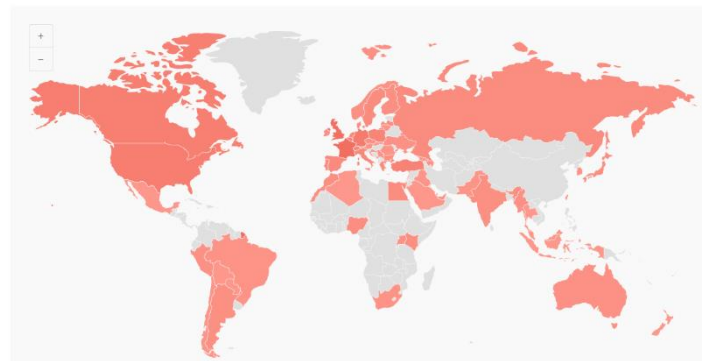

Copies available in
the Official bus shuttles

Nice Airport distribution
in both hubs every morning

+ Copies distributed on each stand

62 % of the readers
take the news back
to their office

92 % of the readers
share the MAPIC News
with colleagues

The MAPIC DAILIES
are available online,
2.000 +
readers

Online readings figures

Datas extracted from issuu.com

2,059
Reads

24,036
Impressions

0:05:20
Average time spent

2.6 days
Read time

Readers Around the World

Top 5 countries

France	543
United Kingdom	318
United States	135
Germany	111
Italy	90

Reading devices

70 %
Desktop

30 %
Mobile Devices

MAPIC NEWS

Regular Advertising formats

Double Page